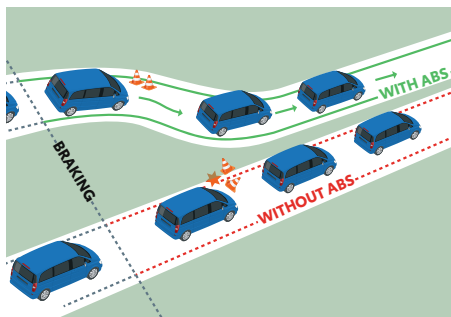

ABS WITH EBD & BRAKE ASSIST