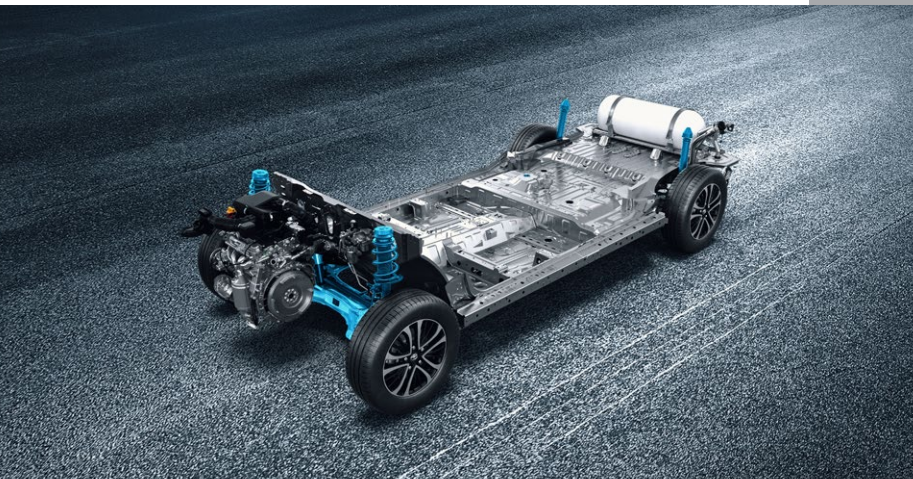

GOOD WALA

PERFORMANCE

The 1.5L (0.001462 m³) K series engine with Neodrive and E-CNG technology gives you higher fuel-efficiency and performance, letting you enjoy good vibes on every journey.

POWERFUL 1.5L (0.001462 m³) K SERIES ENGINE

ISG technology for Neodrive grades | Fuel-efficiency of **20.11 km/l^{*}** for Neodrive AT grade and **20.51 km/l^{*}** for Neodrive MT grade

POWERFUL 1.5L (0.001462 m³) K SERIES ENGINE

E-CNG technology for CNG grade | Fuel-efficiency of **26.11 km/kg*** for CNG grade